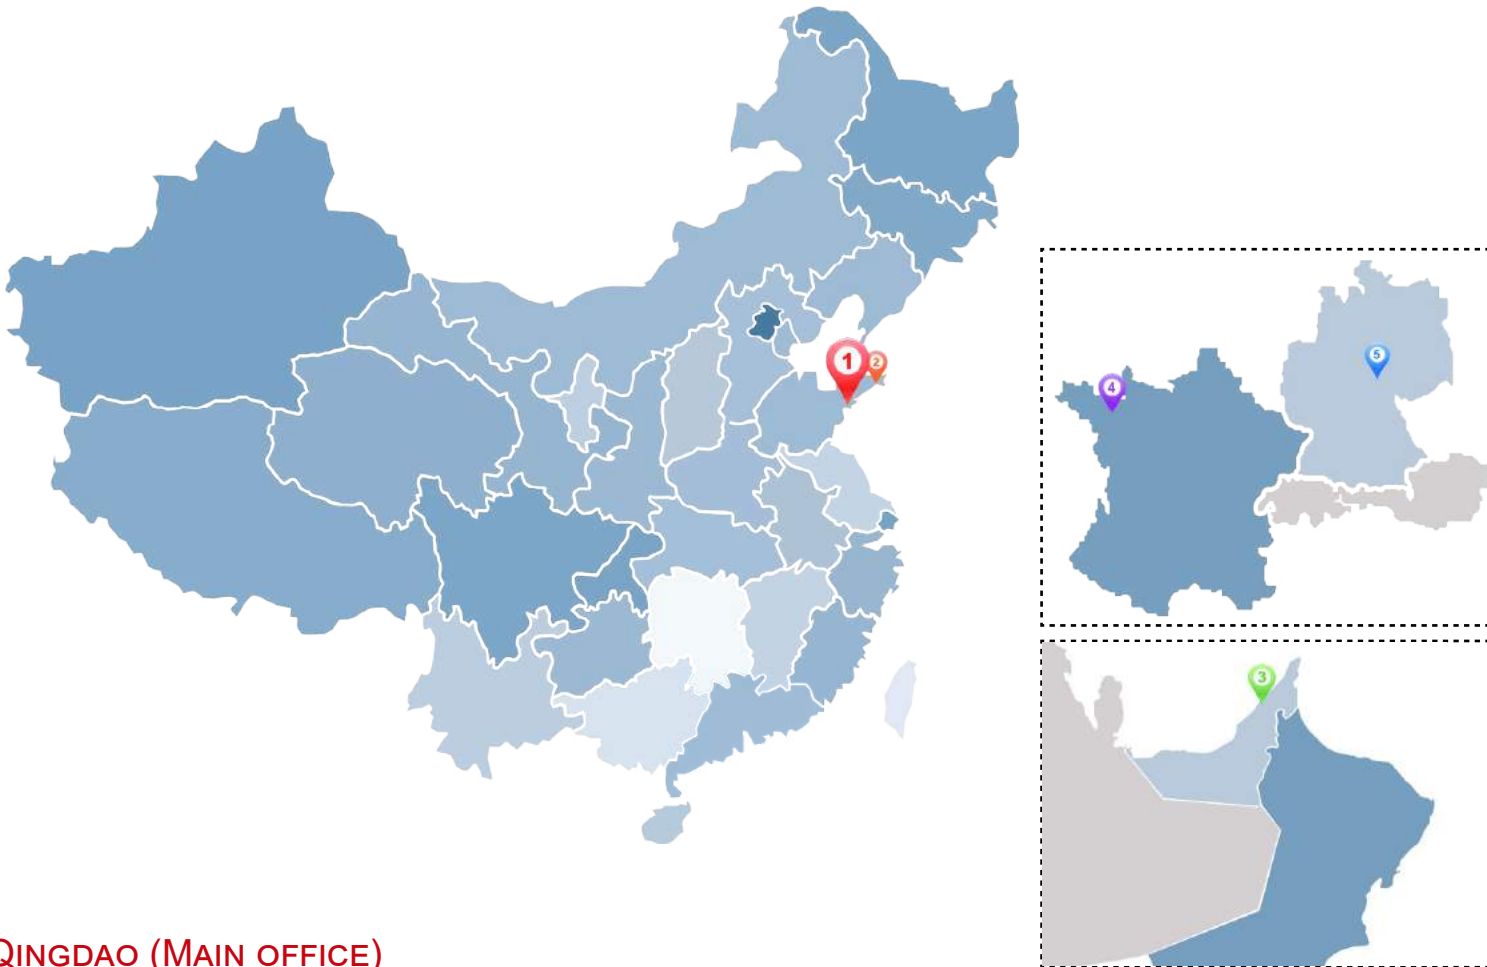

# Sino Concept Company Profile

*Your custom manufacturer based in China!*

Located in Qingdao (China), Sino Concept is a French owned and operated manufacturing group specialized in Traffic Safety Equipment and Street Furniture.

- 1: QINGDAO (MAIN OFFICE)
- 2: PINGDU (3 FACTORIES)
- 3: DUBAI (HEADQUARTER)
- 4: DINAN, FRANCE (SALES OFFICE)
- 5: WEIMAR, GERMANY (SALES OFFICE)

Sino Concept has been a leader in vulcanized rubber production and mechanical welding for many years. This enables us to manufacture a wide range of high-quality products to your specifications.