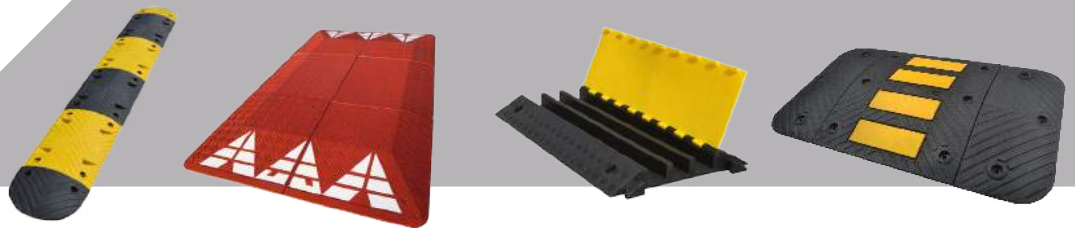

- Continued sustainable growth.
- We export over **200 containers** every year.
- More than **50 regular customers**, from SMEs to Multinationals.
- Our customers are mainly based in **Europe, America (North and South) and Australia.**

One company, **Three** factories.

Factory 1

Rubber safety products.